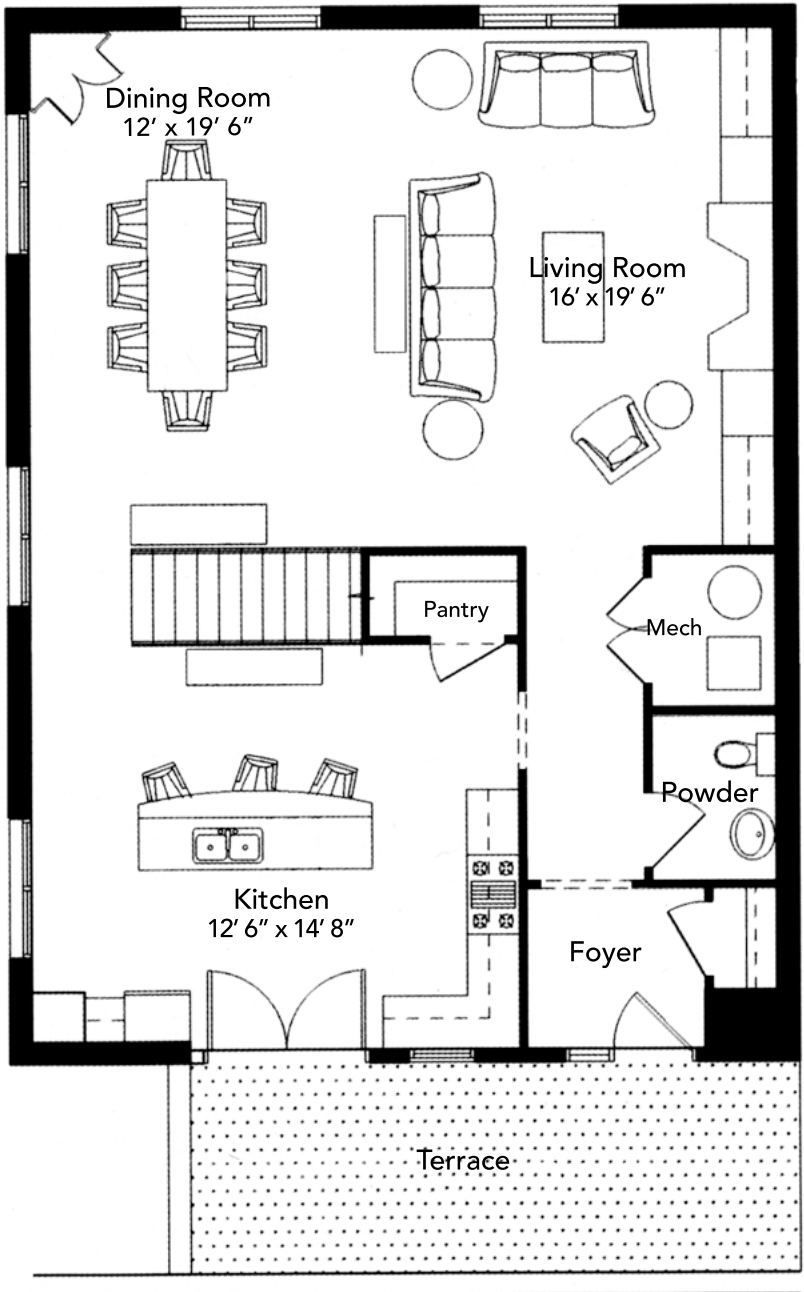

LOFT FLOOR PLAN

2,000 sq. ft. Total
3-Bedroom / 2.5 Bath

1st Floor - 1,076 sq. ft.